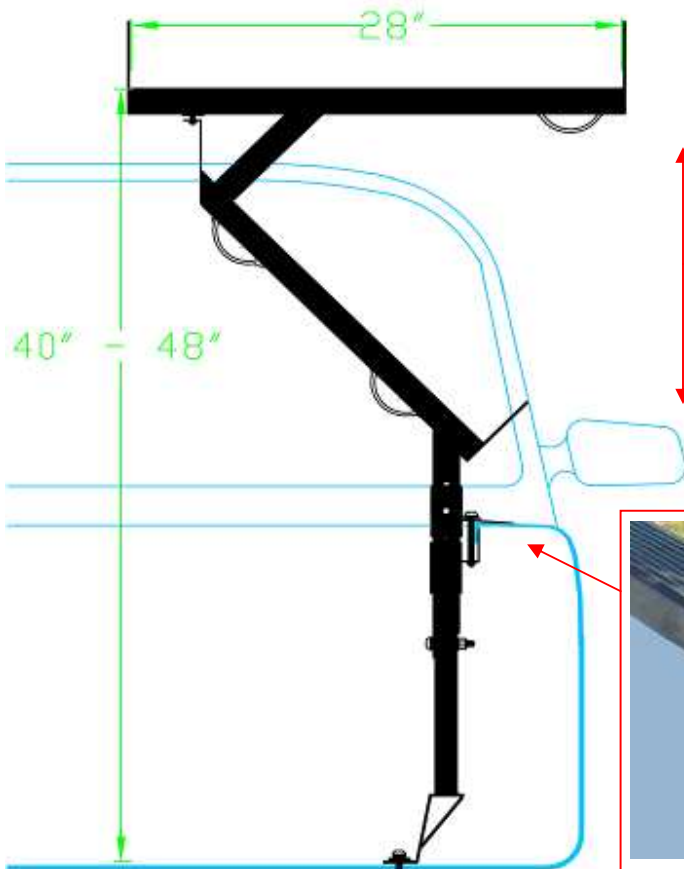

THREE LADDER SIDE-MOUNTED LADDER RACK SPECIAL FEATURES

This is the World's only side-mounted rack that carries three unstacked ladders.

Three well-placed tie-down loops are located on the crossbars for use with bungee cords or ratchet straps. All three ladders can easily be secured.

Your ladders are always in easy reach because this rack adjusts to fit truck beds of any depth and cabs of any height.

Only one small hole must be drilled into the floor of the truck bed to secure the bottom of the rack. A threaded pin keeps the bottom from moving.

The powerful integrated clamping system locks the ladder rack to the bedrail but can be loosened and the entire rack removed in just a few minutes.

This sturdy rack is made of steel with an exterior that is electro-chemically passivated and then powder coated. All threaded hardware is stainless steel. Working load is up to 250 lbs.