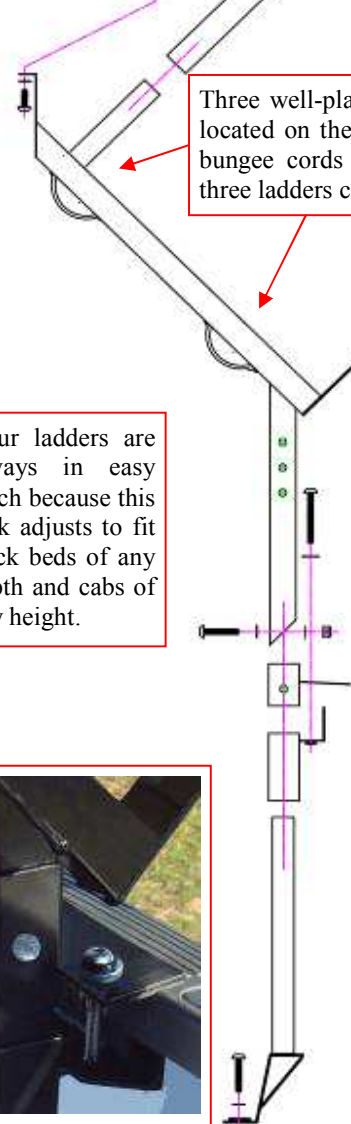

THREE LADDER SIDE-MOUNTED LADDER RACK SPECIAL FEATURES

This is the World's only side-mounted rack that carries three unstacked ladders.

Three well-placed tie-down loops are located on the crossbars for use with bungee cords or ratchet straps. All three ladders can easily be secured.

Your ladders are always in easy reach because this rack adjusts to fit truck beds of any depth and cabs of any height.

Only one small hole must be drilled into the floor of the truck bed to secure the bottom of the rack. A threaded pin keeps the bottom from moving.

The powerful integrated clamping system locks the ladder rack to the bedrail but can be loosened and the entire rack removed in just a few minutes.

This sturdy rack is made of steel with an exterior that is electro-chemically passivated and then powder coated. All threaded hardware is stainless steel. Working load is up to 250 lbs.