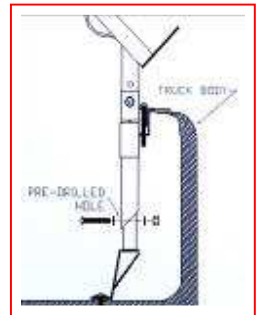

THREE LADDER SIDE-MOUNTED LADDER RACK SPECIAL FEATURES

This is the World's only side-mounted rack that carries three unstacked ladders.

Three well-placed tie-down loops are located on the crossbars for use with bungee cords or ratchet straps. All three ladders can easily be secured.

Your ladders are always in easy reach because this rack adjusts to fit truck beds of any depth and cabs of any height.

Only one small hole must be drilled into the floor of the truck bed to secure the bottom of the rack. A threaded pin keeps the bottom from moving.

The powerful integrated clamping system locks the ladder rack to the bedrail but can be loosened and the entire rack removed in just a few minutes.

This sturdy rack is made of steel with an exterior that is electro-chemically passivated and then powder coated. All threaded hardware is stainless steel. Working load is up to 250 lbs.